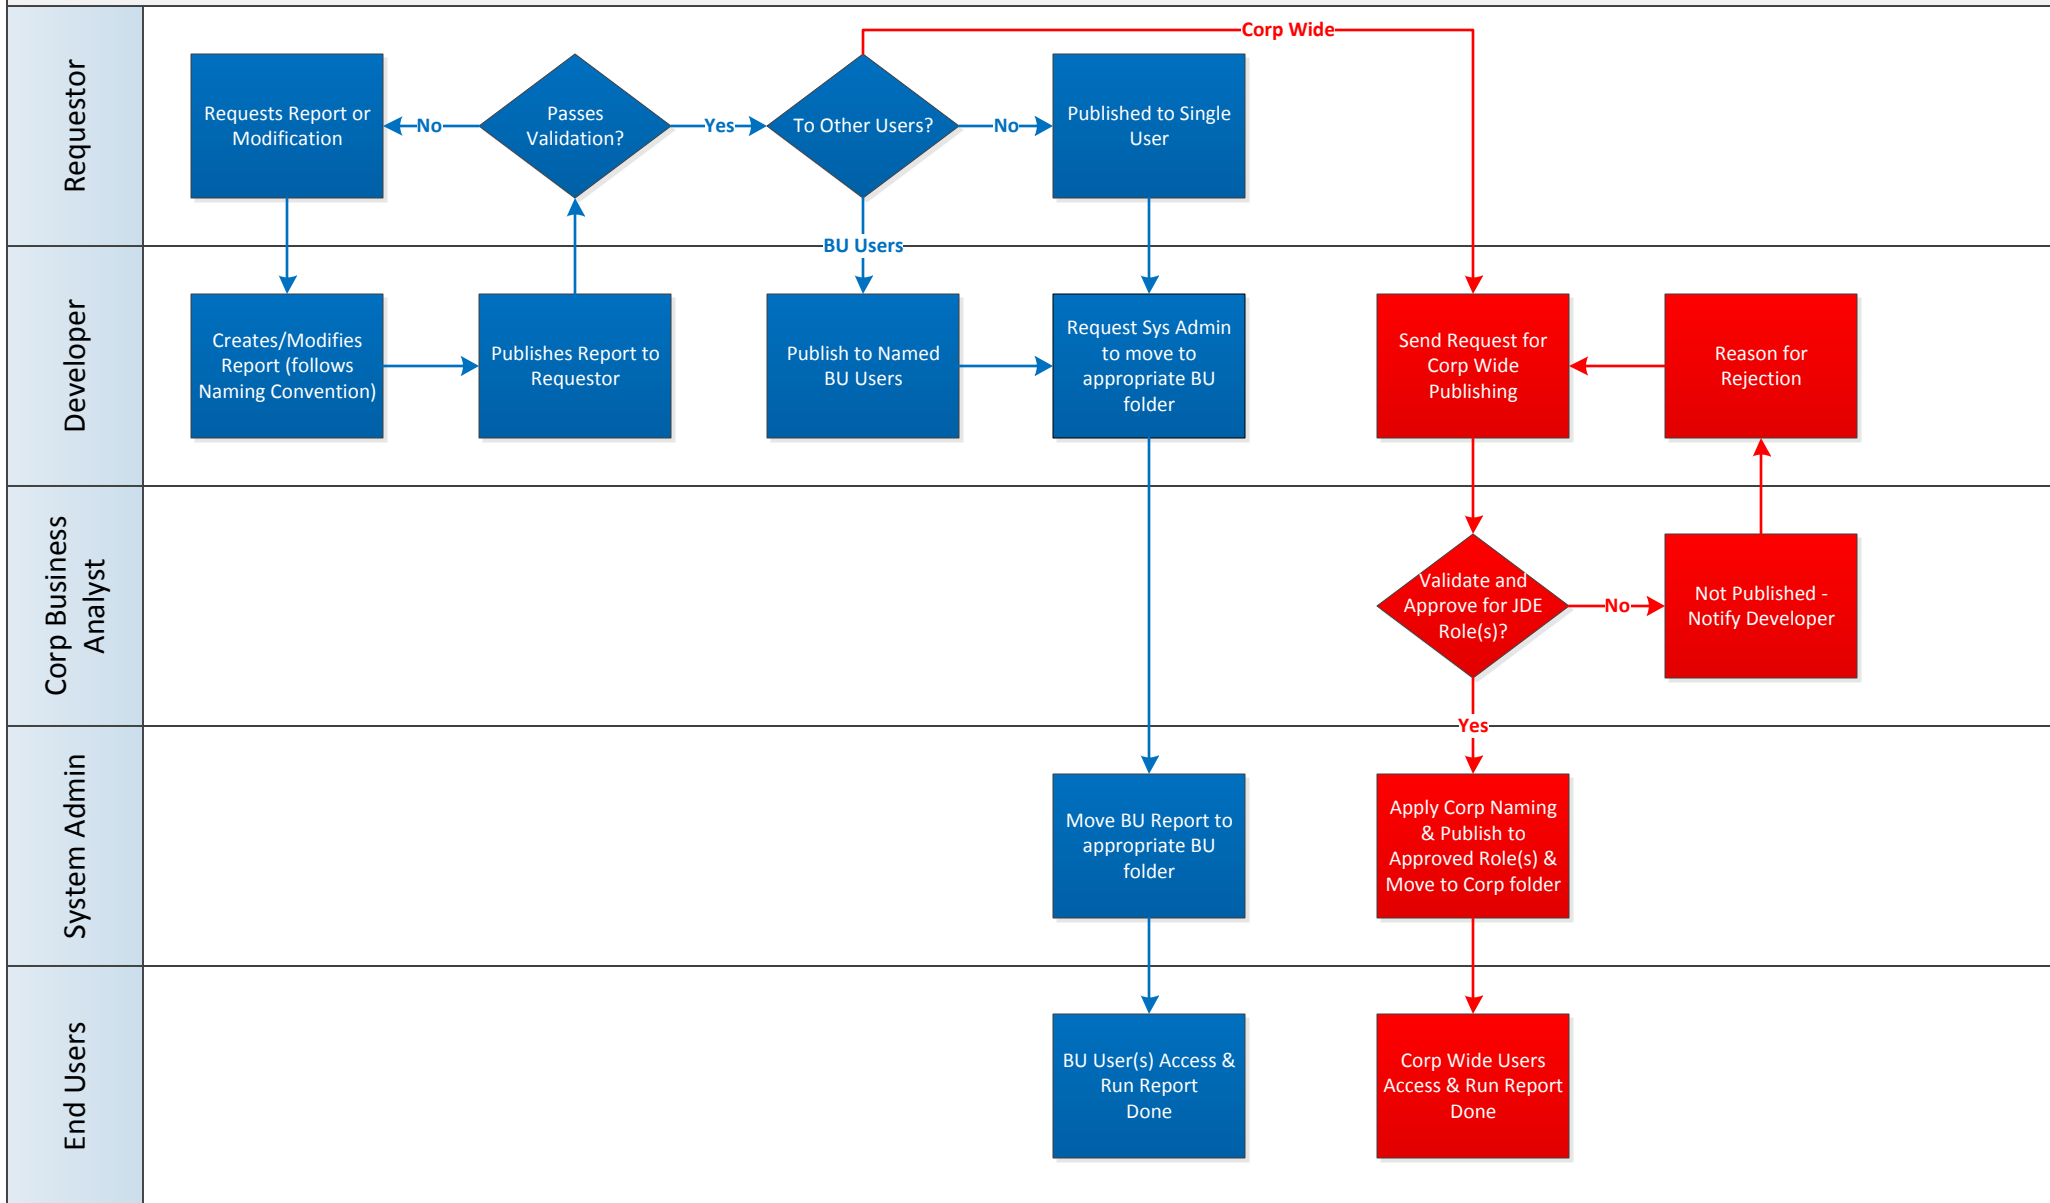

Reports Now – Publishing Flow

Legend

BU Specific Report – publish to individual BU users only

Corporate Wide Report – Publish to JDE Roles by System Admin Only